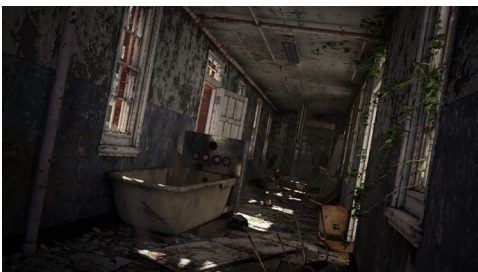

Abandoned Asylum (2014)

All Aspects
Modeling//Shading//Texturing//Lighting

3ds Max, Vray, Photoshop, Mari, After Effects