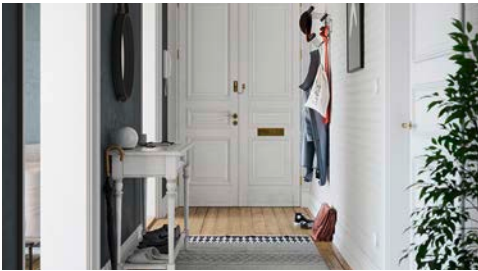

Showreel Breakdown

Pettersson und Findus (2013)

Lighting

Maya, Vray

Hallway (2018)

All aspects

Modeling//Shading//Lighting

3ds Max, Corona, Photoshop