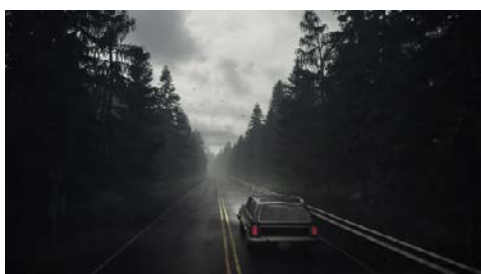

Alex Langletz Showreel Breakdown

VW Samba (2012)

All aspects
Modeling//Shading//Lighting

3ds Max, Vray, Photoshop

Movie Theatre (2017)

All aspects
Modeling//Shading//Lighting

3ds Max, Corona, Substance Painter, Photoshop,
Free People Models from xoio