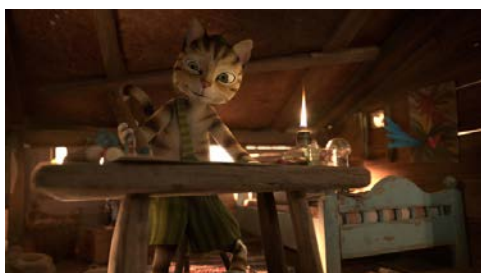

Pettersson und Findus (2013)

Lighting

Maya, Vray